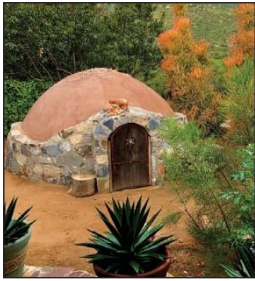

CALENDAR SUMMER/FALL 2023

June 17 - September 3
The Artist at Home
Exhibition
Wisteria Cottage
12pm - 4pm (Wed - Sun)