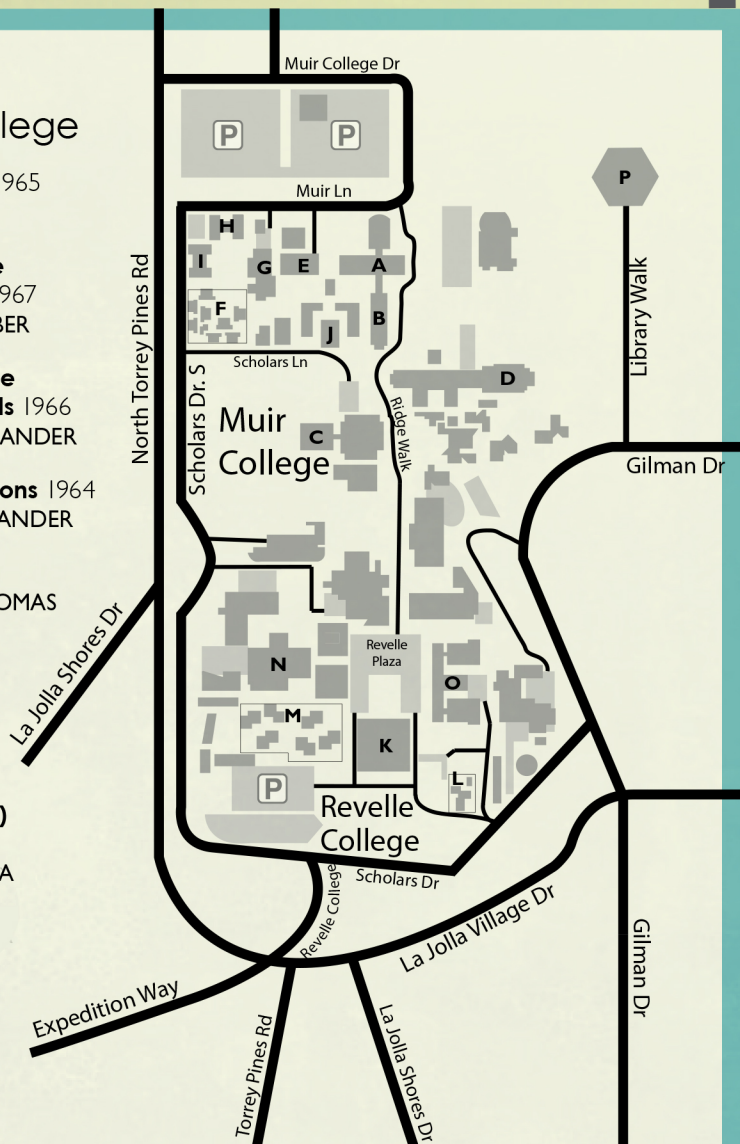

- 16 *For the Adventurous*
Park at La Jolla Shores Beach, walk 30 minutes
North along the beach, property on right
Sam Bell Beach House & Tram 1955-65
Black's Beach
DALE NAEGLER
- 17 **Mansfield Mills Residence** 1959
7105 Country Club
NAEGLER, COFFEY & ASSOCIATES
- 18 **John G. & Alice Clark Residence #2** 1959
7907 Calle de la Plata
SIM BRUCE RICHARDS
- 19 **Frederick & Marianne Liebhardt Residence** 1951
7224 Carrizo Drive
FREDERICK LIEBHARDT
- 20 **Frank E. Compton House** 1948
7840 One East Roseland
JOHN LLOYD WRIGHT
- 21 **Loch Crane Residence #3** 1960
5950 Avenida Chamnez
LOCH CRANE
- 22 **Helen & Russell Raiff Residence** 1955
2424 Ellentown Road
CLYDE HUFBAUER

- INSTITUTIONS
- HOUSING TRACTS
- MULTI-FAMILY HOUSING
- COMMERCIAL BUILDINGS
- PRIVATE RESIDENCES

Map Not to Scale
Please respect private property and view from the public right of way only

- 2 **UC San Diego**
- Muir College
- A. **Applied Physics & Mathematics Building** 1969
ROBERT MOSHER
- B. **Biology Building 2B** 1969
LIEBHART & WESTON
- C. **Cluster Gymnasium & Natatorium** 1965-67
LIEBHARDT & WESTON
- D. **Mandeville Center for the Arts** 1968-75
A. QUINCY JONES
- E. **McGill Hall** 1969
FRANK L. HOPE
- F. **Muir College Apartments** 1969
DALE NAEGLER
- G. **Muir Commons** 1969
DALE NAEGLER
- H. **Tenaya Hall** 1969
DALE NAEGLER
- I. **Tioga Hall** 1969
DALE NAEGLER
- J. **Humanities & Social Sciences** 1969
RICHARD GEORGE WHEELER

3 **Scripps Institution of Oceanography**

- a. **Institute of Geophysics & Planetary Physics** 1964
LLOYD RUOCCO
- b. **Scripps Building** 1910
IRVING GILL
- c. **Eckhart building (SIO Library)** 1975
LIEBHARDT WESTON & GOLDMAN
- d. **Sumner Auditorium** 1958
RISLEY & GOULD
- e. **Sverdrup Hall** 1958
RISLEY & GOULD